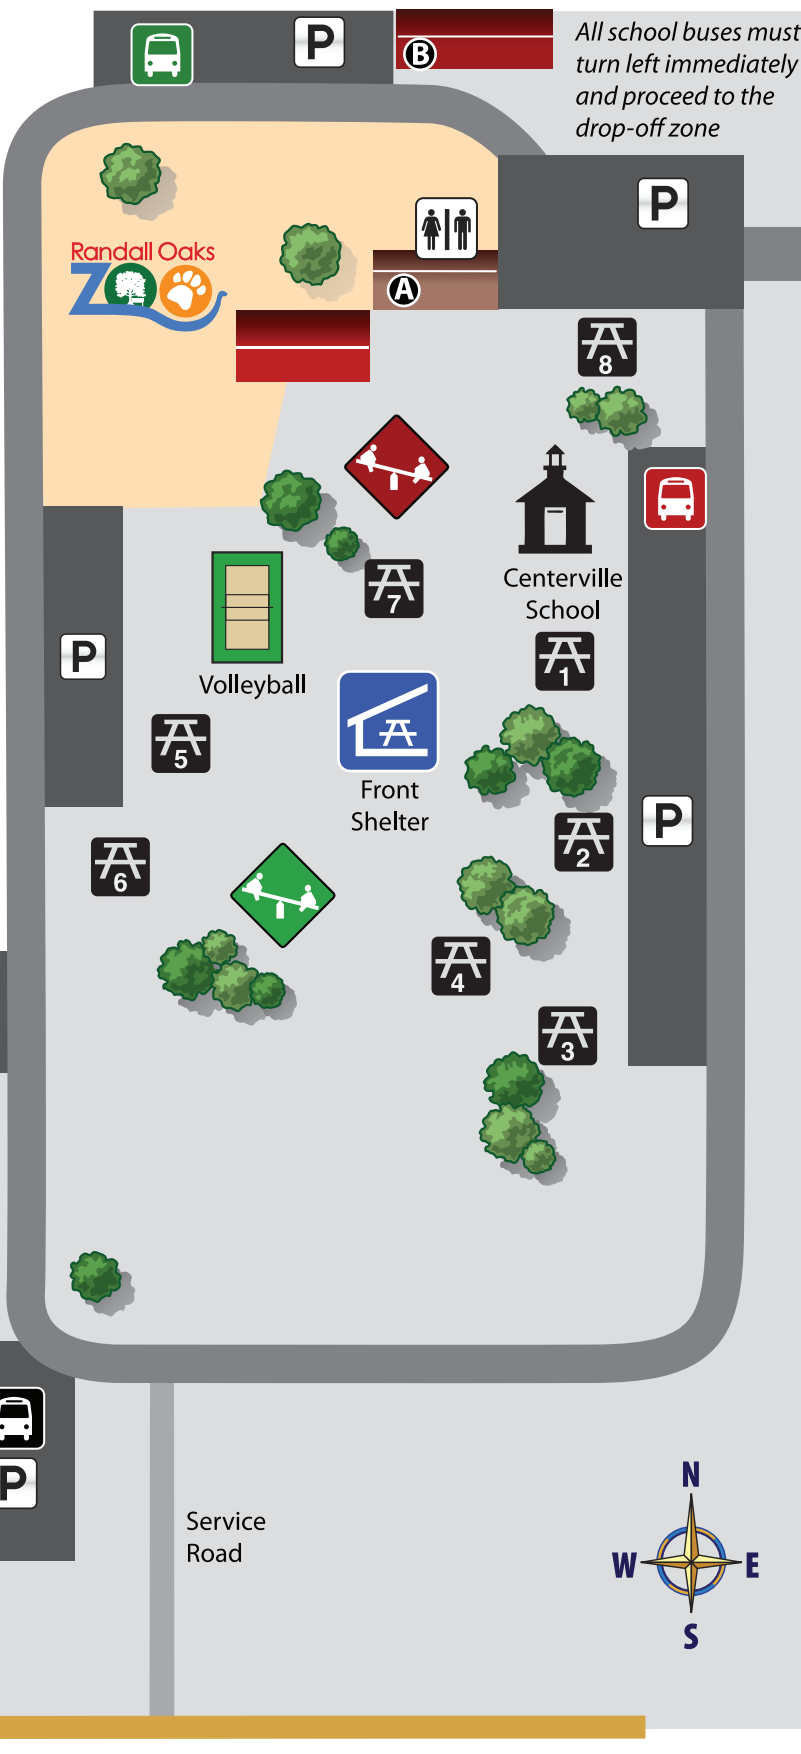

Randall Oaks Park & Zoo

www.dtpd.org

-  Treehouse Center at Al Price Building
-  Staff Building
-  Restroom
-  Parking
-  Picnic Areas 1-8
-  Toddler Playground
-  Playground
-  Bus Drop-Off Zone
-  Bus Parking Lot
-  Bus Loading Zone
-  Path
-  Main Road

All school buses must turn left immediately and proceed to the drop-off zone