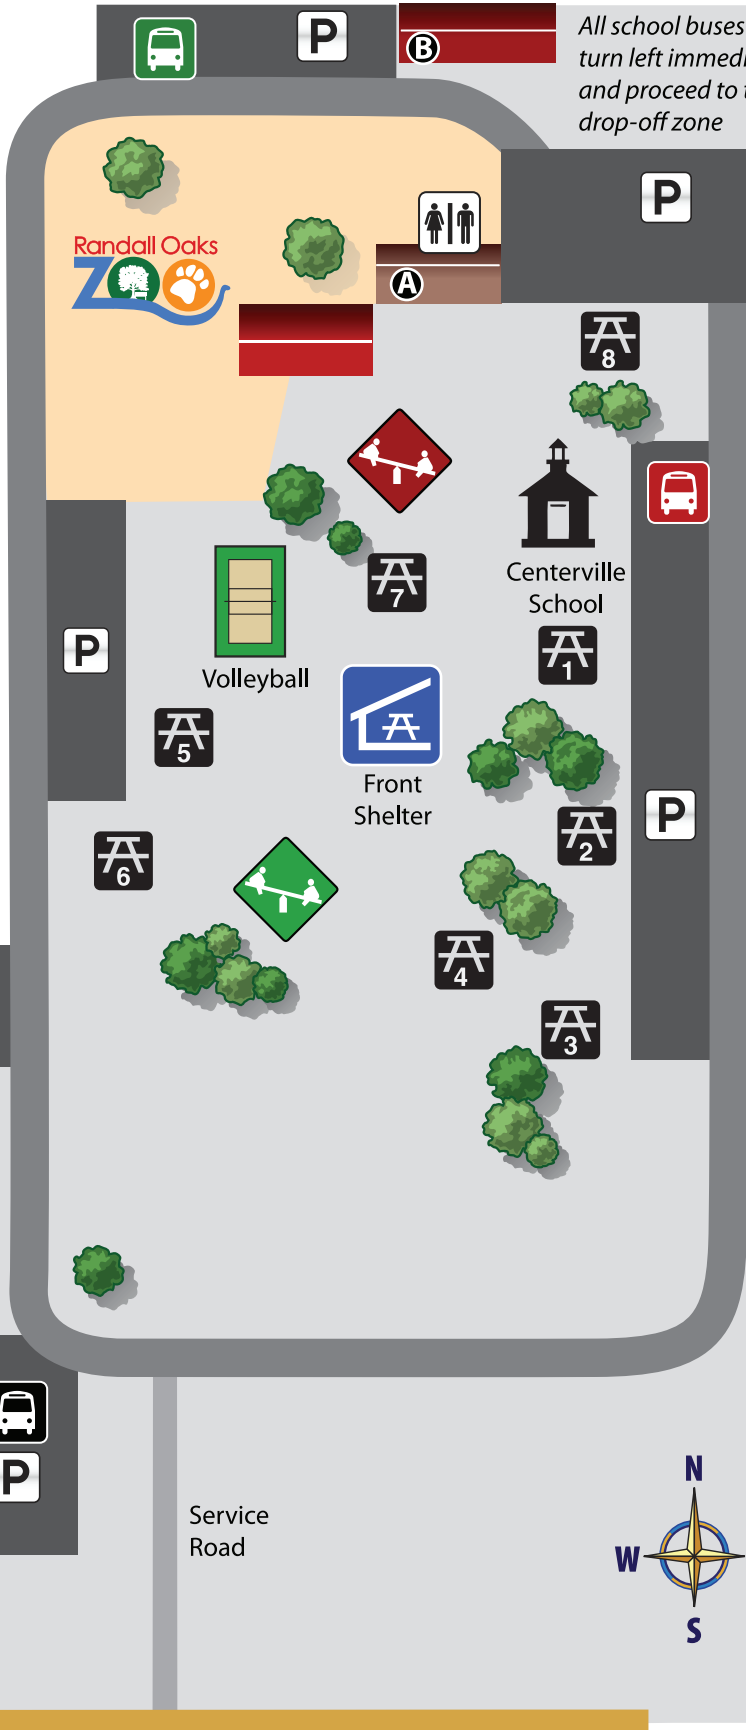

Randall Oaks Park & Zoo

www.dtpd.org

- A** Treehouse Center at Al Price Building
- B** Staff Building
- Restroom
- P** Parking
- Picnic Areas 1-8
- Toddler Playground
- Playground
- Bus Drop-Off Zone
- Bus Parking Lot
- Bus Loading Zone
- Path
- Main Road

All school buses must turn left immediately and proceed to the drop-off zone