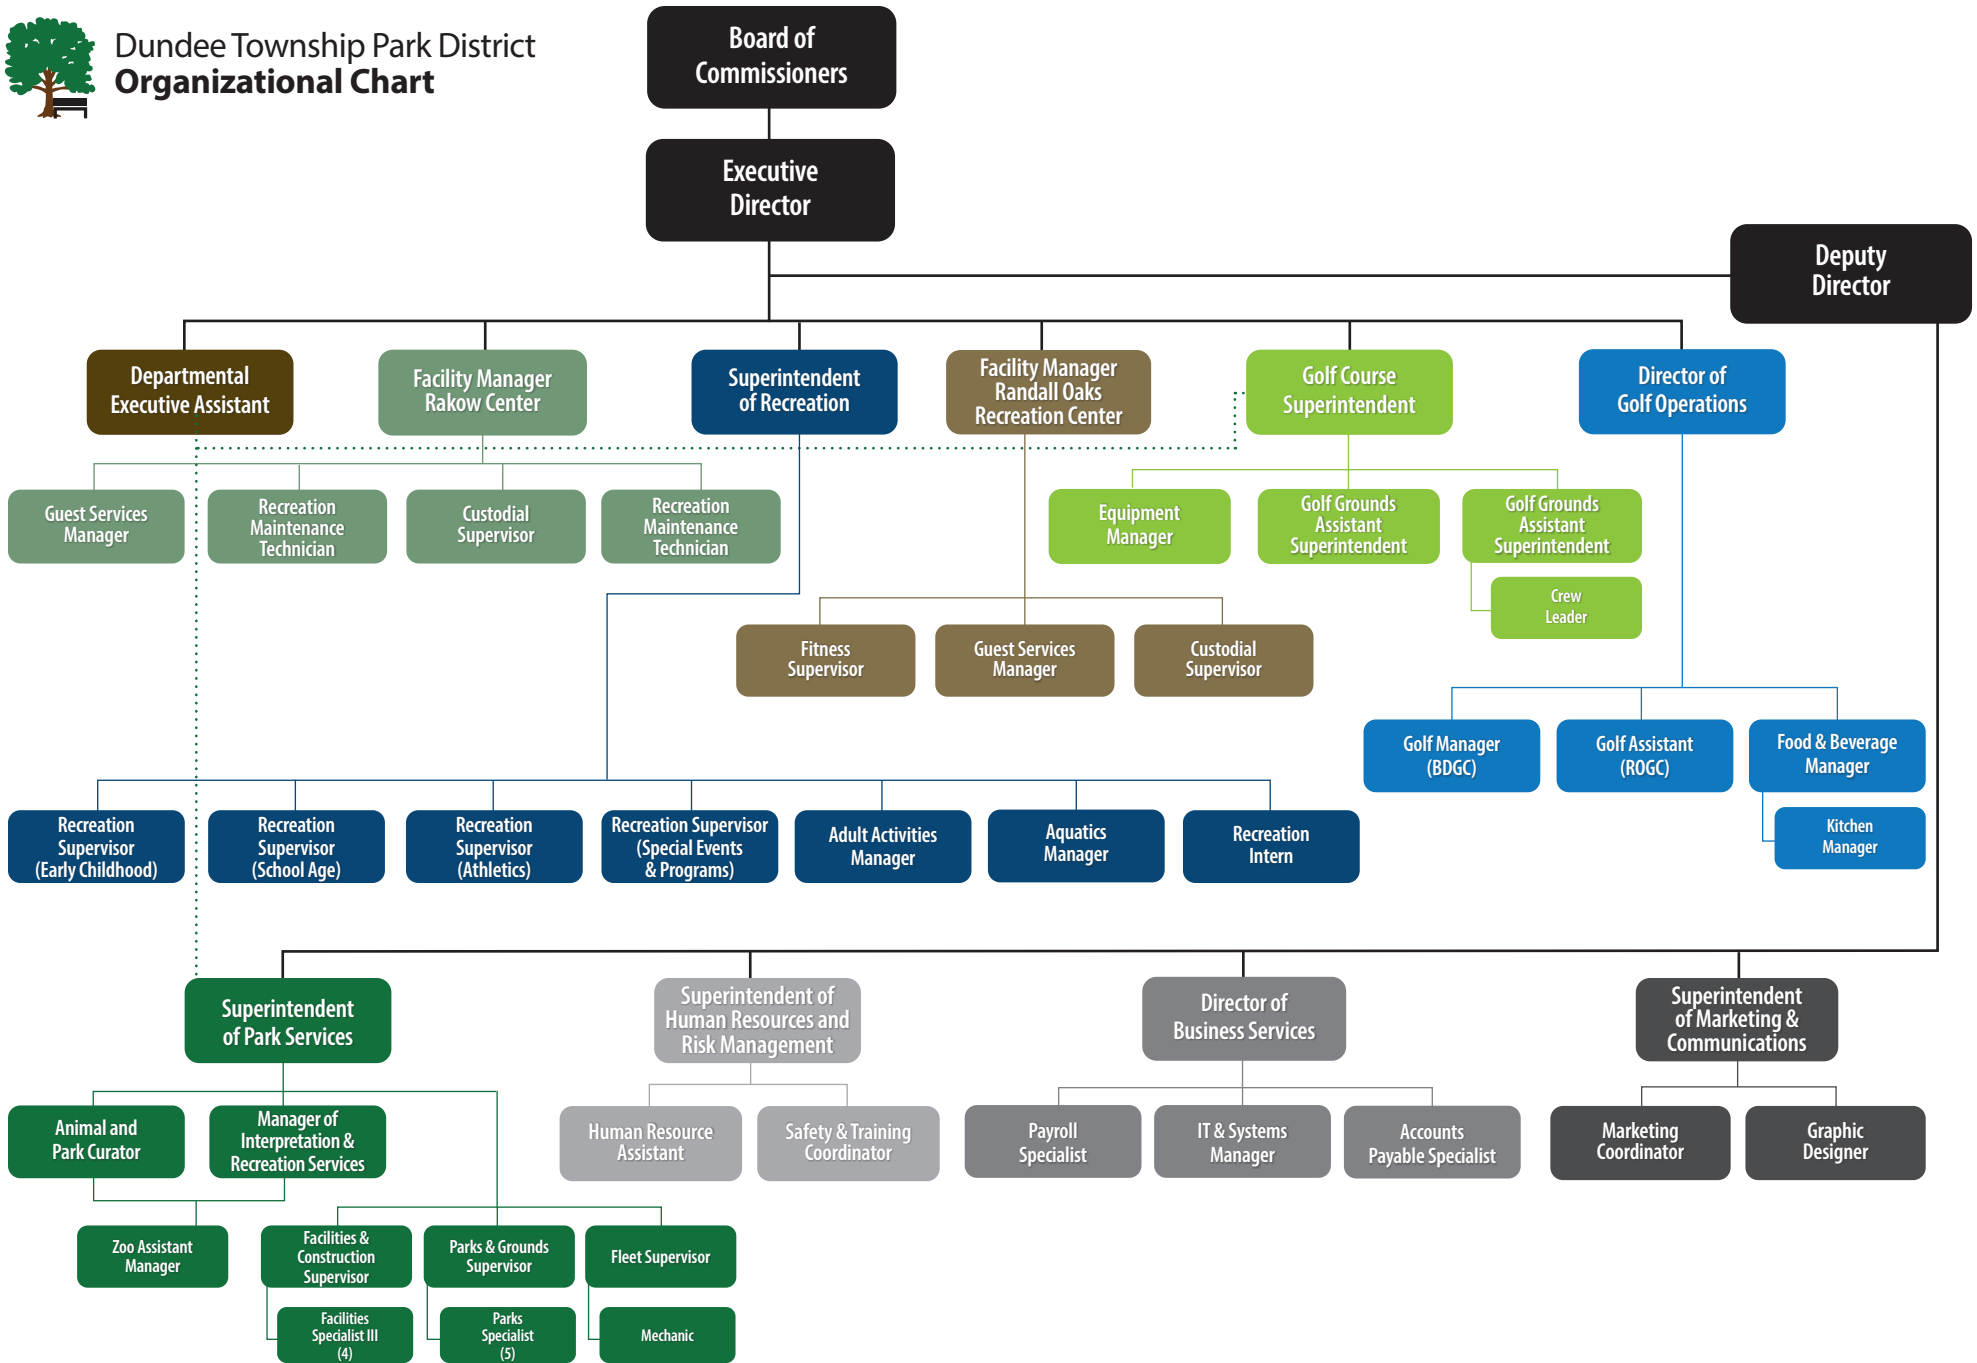

# Dundee Township Park District Organizational Chart

# Executive Director

## Deputy Director